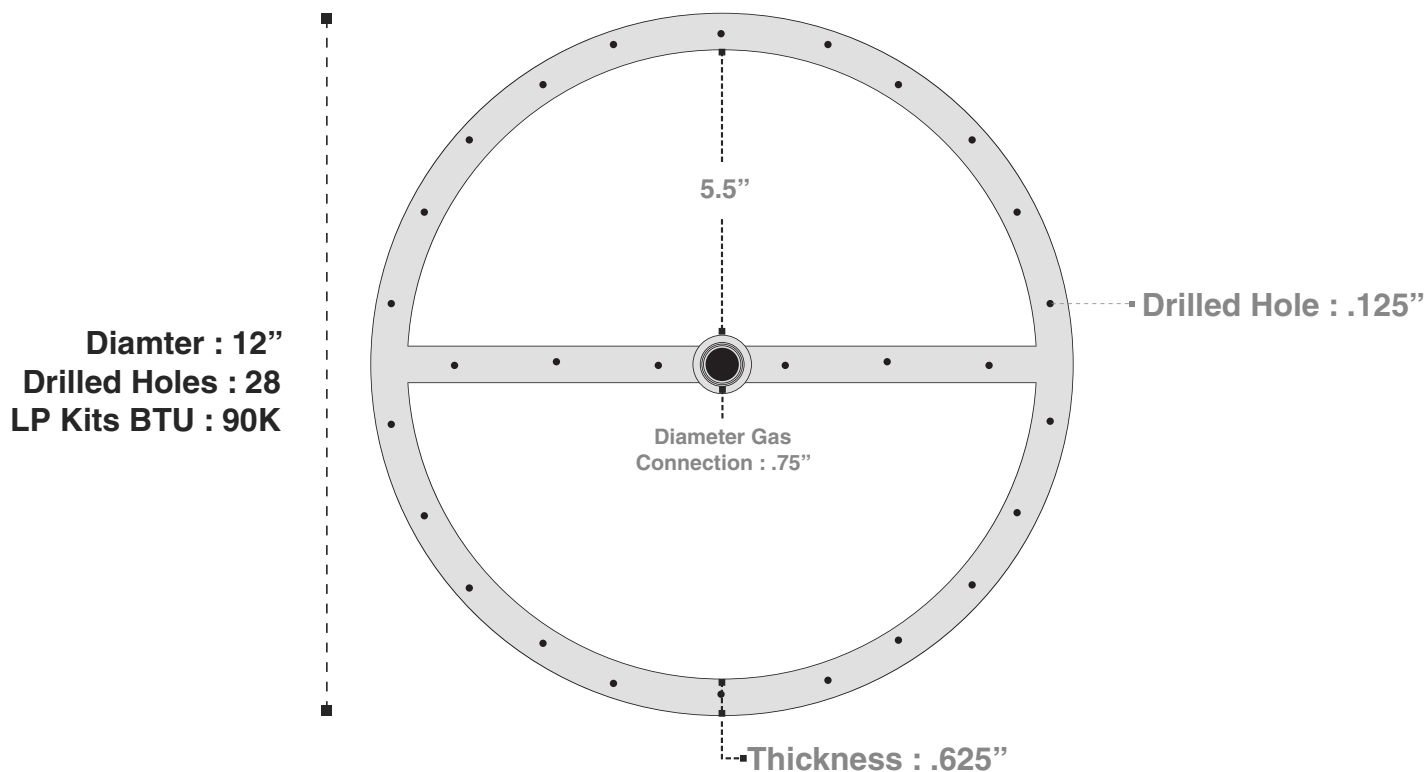

12" Stainless Steel O-Ring

Glaz Chips™ Fire Glass recommends dual burners and o-rings be installed and serviced by certified professionals in the U.S. by NFI (National Fireplace Institute). Instructions for burners are enclosed in your packaging. If however they are not, Glaz Chips™ Fire Glass will be more than happy to send you a copy from its manufacturer. The information provided in this document is solely to represent the dimensions of stainless steel dual burners & o-rings for fireplaces and/or fire pits and therefore are not installation instructions. Glaz Chips™ Fire Glass is not liable for any accident or injury caused due to installation by either the purchaser or professional installer.