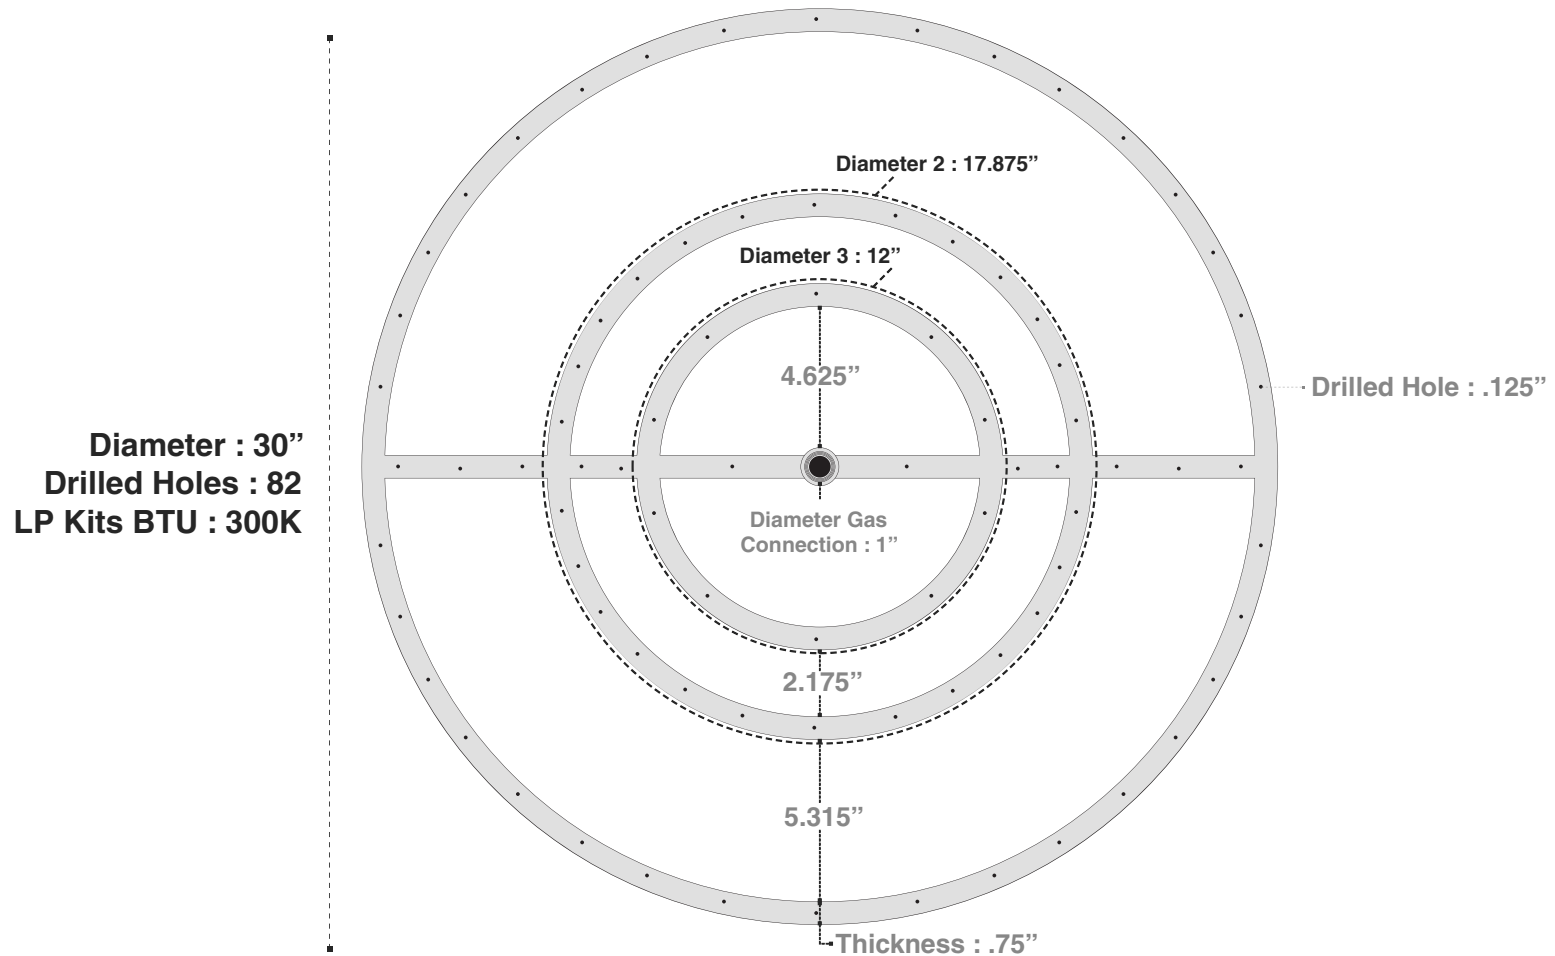

30" Stainless Steel O-Ring

Glaz Chips™ Fire Glass recommends dual burners and o-rings be installed and serviced by certified professionals in the U.S. by NFI (National Fireplace Institute). Instructions for burners are enclosed in your packaging. If however they are not, Glaz Chips™ Fire Glass will be more than happy to send you a copy from its manufacturer. The information provided in this document is solely to represent the dimensions of stainless steel dual burners & o-rings for fireplaces and/or fire pits and therefore are not installation instructions. Glaz Chips™ Fire Glass is not liable for any accident or injury caused due to installation by either the purchaser or professional installer.